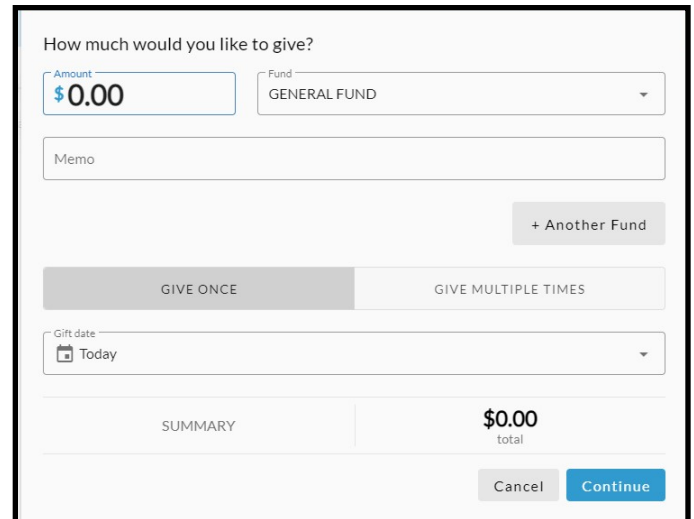

"Anchored in Faith, God's Chosen Vessel"

SCAN THE QR CODE WITH
YOUR PHONE'S CAMERA TO
BE REDIRECTED TO REALM

STEWARDSHIP 2024

How to Give

3 Easy Ways to Give:

1. Cash/Check: The Sunday offering plate is tried and true!
2. Give Online: For all those who are 'cashless' and can't find your checkbook :)
 - Visit: onrealm.org/fpcbmont
 - CLICK **"Giving"** then CLICK **"Give"**
 - Enter giving \$\$ and frequency (once or multiple times).
 - CLICK **'Continue'** and then enter payment info. Click **'Give'**.