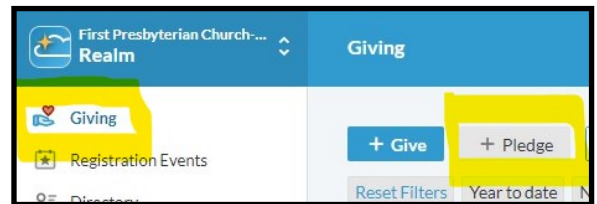

STEWARDSHIP 2024

How to Pledge

2 Easy Ways to Pledge:

1. Pledge Card: Fill out the pledge card just mail it back!
2. Pledge Online: Easy, no mailing :)
 - Visit: onrealm.org/fpcbelmont
 - CLICK **"Giving"** then CLICK **"Pledge"**
 - CLICK **"General Fund"** (for 2024)
 - A screen will appear to enter pledge \$\$ and frequency.

- CLICK **'Save Pledge'**
- CLICK check box to setup auto giving for your pledge. This will take you to another screen to finish setup.

SCAN THE QR CODE WITH YOUR PHONE'S CAMERA TO BE REDIRECTED TO REALM