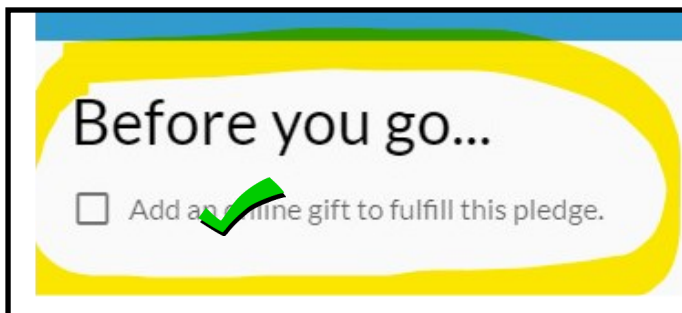

STEWARDSHIP 2024

How to Pledge

2 Easy Ways to Pledge:

1. Pledge Card: Fill out the pledge card just mail it back!
2. Pledge Online: Easy, no mailing :)
 - Visit: onrealm.org/fpcbelmont
 - CLICK **"Giving"** then CLICK **"Pledge"**
 - CLICK **"General Fund"** (for 2024)
 - A screen will appear to enter pledge \$\$ and frequency.

- CLICK **'Save Pledge'**
- CLICK check box to setup auto giving for your pledge. This will take you to another screen to finish setup.

SCAN THE QR CODE WITH YOUR PHONE'S CAMERA TO BE REDIRECTED TO REALM