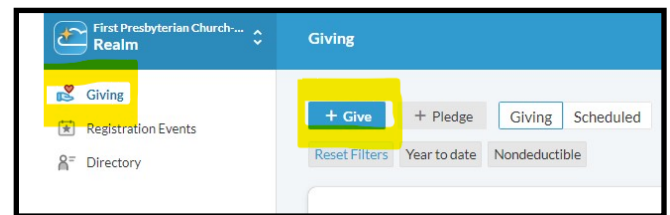

"Anchored in Faith, God's Chosen Vessel"

SCAN THE QR CODE WITH
YOUR PHONE'S CAMERA TO
BE REDIRECTED TO REALM

STEWARDSHIP 2024

How to Give

3 Easy Ways to Give:

1. Cash/Check: The Sunday offering plate is tried and true!
2. Give Online: For all those who are 'cashless' and can't find your checkbook :)
 - Visit: onrealm.org/fpcbmont
 - CLICK **"Giving"** then CLICK **"Give"**
 - Enter giving \$\$ and frequency (once or multiple times).
 - CLICK **'Continue'** and then enter payment info. Click **'Give'**.