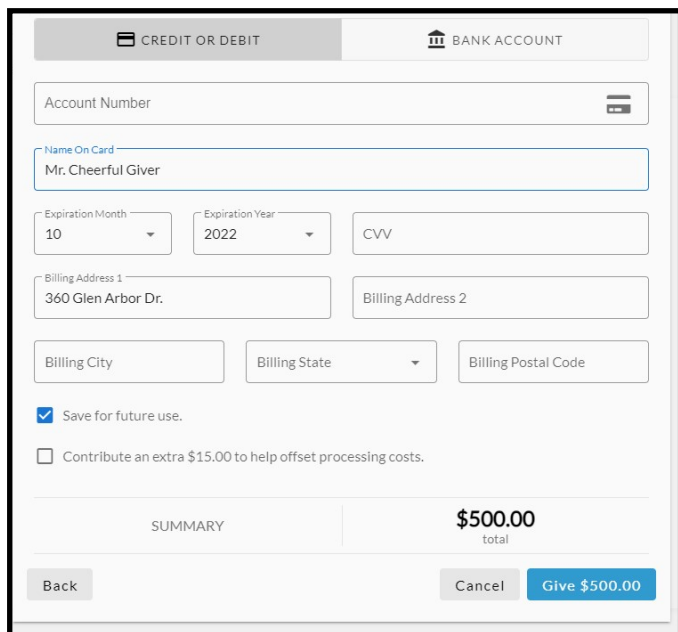

"Anchored in Faith, God's Chosen Vessel"

SCAN THE QR CODE WITH
YOUR PHONE'S CAMERA TO
BE REDIRECTED TO REALM

STEWARDSHIP 2024

How to Give

3 Easy Ways to Give:

1. Cash/Check: The Sunday offering plate is tried and true!
2. Give Online: For all those who are 'cashless' and can't find your checkbook :)
 - Visit: onrealm.org/fpcbmont
 - CLICK **"Giving"** then CLICK **"Give"**
 - Enter giving \$\$ and frequency (once or multiple times).
 - CLICK **'Continue'** and then enter payment info. Click **'Give'**.