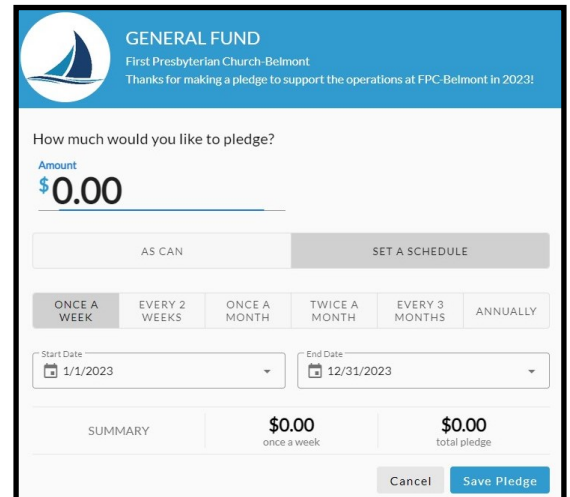

STEWARDSHIP 2024

How to Pledge

2 Easy Ways to Pledge:

1. Pledge Card: Fill out the pledge card just mail it back!
2. Pledge Online: Easy, no mailing :)
 - Visit: onrealm.org/fpcbelmont
 - CLICK **"Giving"** then CLICK **"Pledge"**
 - CLICK **"General Fund"** (for 2024)
 - A screen will appear to enter pledge \$\$ and frequency.

- CLICK **'Save Pledge'**
- CLICK check box to setup auto giving for your pledge. This will take you to another screen to finish setup.

SCAN THE QR CODE WITH YOUR PHONE'S CAMERA TO BE REDIRECTED TO REALM